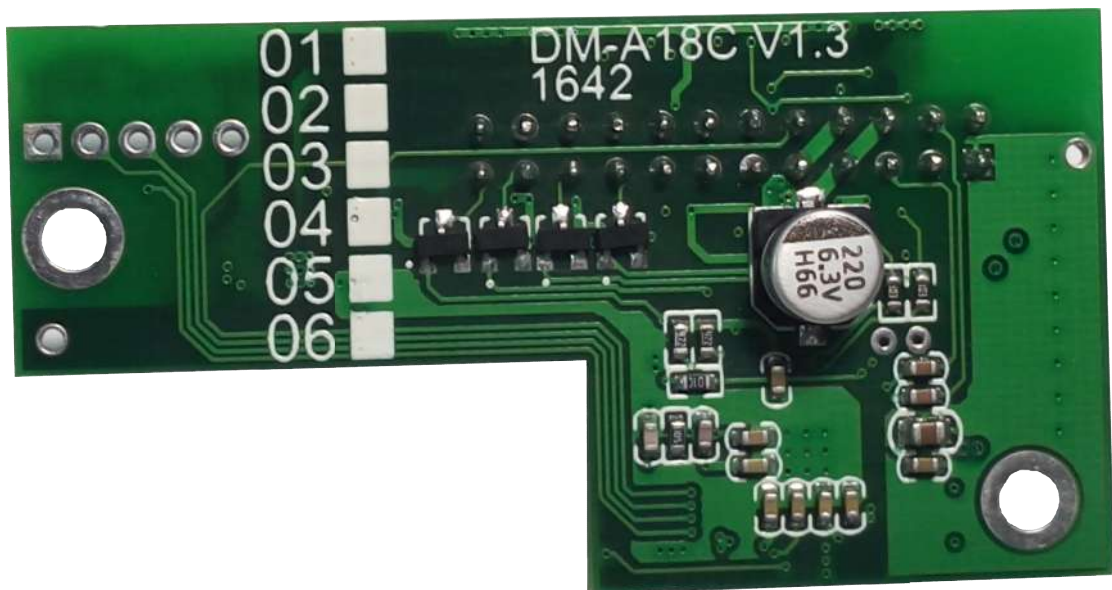

## DM-A18C 应用资料:

### 1. 实物图

## 2. 接线图

3. 尺寸图

#### 4. 效果清单

48K, 24BIT ADC+DSP+24BIT DAC							
	Reverb		Early Ref/Delay		ECHO		Radio Voice
0	Bright Room Small	27	Early Ref Short	53	ECHO 1	78	Radio Voice Low
1	Bright Room Mid	28	Early Ref Mid	54	ECHO 2	79	Radio Voice Mid
2	Bright Room Large	29	Early Ref Long	55	ECHO 3	80	Radio Voice High
3	Warm Room Small	30	Slapback Rev Short	56	ECHO 4		<b>Pitch Shifter</b>
4	Warm Room Mid	31	Slapback Rev Mid	57	ECHO 5	81	PITCH -12
5	Warm Room Large	32	Slapback Rev Long	58	ECHO 6	82	PITCH -6
6	HALL Small	33	DELAY R3 Short	59	ECHO 7	83	PITCH -3
7	HALL Mid	34	DELAY R3 Mid	60	ECHO 8	84	PITCH -1
8	HALL Large	35	DELAY R3 Long	61	ECHO 9	85	PITCH +1
9	Ambience Small	36	DELAY R5 Short	62	ECHO 10	86	PITCH +2
10	Ambience Mid	37	DELAY R5 Mid		<b>Chorus/Flange</b>	87	PITCH +3
11	Ambience Large	38	DELAY R5 Long	63	Chorus 1 Slow	88	PITCH +6
12	Plate Small	39	DELAY R7 Short	64	Chorus 1 Mid		<b>Dis/ODr</b>
13	Plate Mid	40	DELAY R7 Mid	65	Chorus 1 Fast	89	Distorstion 1
14	Plate Large	41	DELAY R7 Long	66	Chorus 2 Slow	90	Distorstion 2
15	Gate Reverb Short	42	DELAY R9 Short	67	Chorus 2 Mid	91	Distorstion 3
16	Gate Reverb Mid	43	DELAY R9 Mid	68	Chorus 2 Fast	92	Over Driver 1
17	Gate Reverb Long	44	DELAY R9 Long	69	Flange Slow	93	Over Driver 2
18	Reverse Rev Short	45	DELAY R12 Short	70	Flange Mid	94	Over Driver 3
19	Reverse Rev Mid	46	DELAY R12 Mid	71	Flange Fast		<b>Multi FX</b>
20	Reverse Rev Long	47	DELAY R12 Long		<b>Tremolo</b>	95	Delay + Rev1
21	Church Small	48	DELAY R7 1.5s	72	Tremolo Little	96	Delay + Rev2
22	Church Mid	49	DELAY R40 1.5s	73	Tremolo Mid	97	Chorus1 + Rev
23	Church Large	50	Ping-Pong Dly Short	74	Tremolo Heavy	98	Chorus2 + Rev
24	Spring Rev Small	51	Ping-Pong Dly Mid		<b>Wah-Wah</b>	99	Delay + Chorus
25	Spring Rev Mid	52	Ping-Pong Dly Long	75	Auto Wah Little		
26	Spring Rev Large			76	Auto Wah Mid		
				77	Auto Wah Heavy		