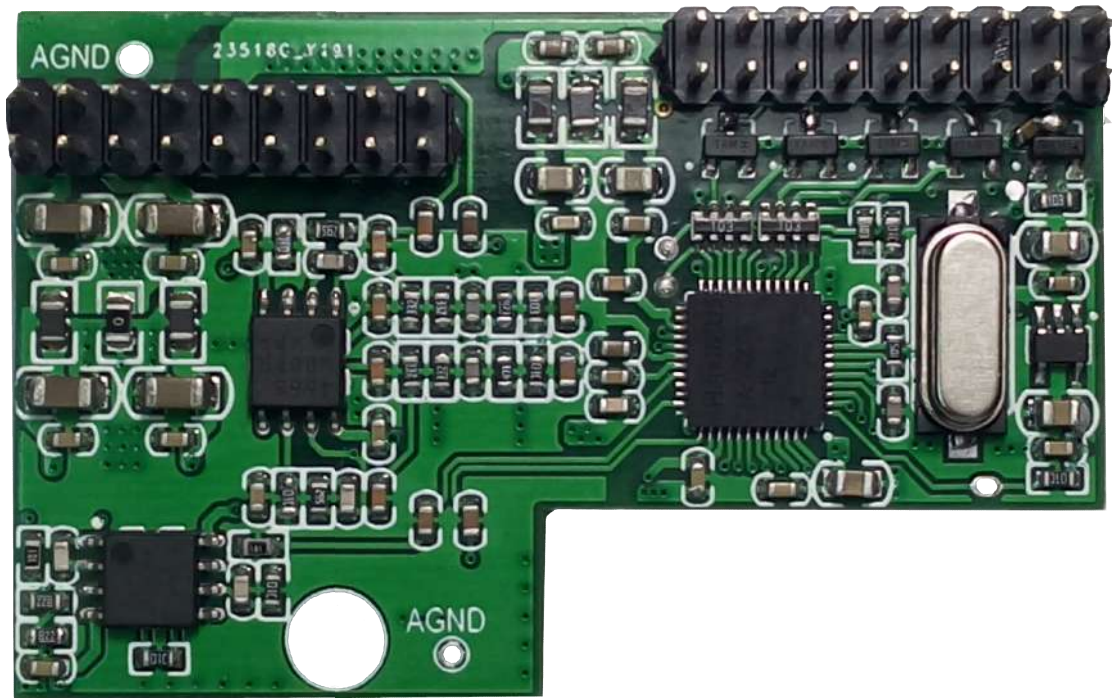

DM-A18D 应用资料:

1. 实物图

2. 接线图

3. 尺寸图

4. 效果丝印图

1	HALL 1	7	PLATE	13	VOCAL ECHO	19	PING PONG DLY
2	HALL 2	8	DRUM AMB	14	KTV ECHO	20	TREMOLO
3	ROOM 1	9	EARLY REF	15	PHASER	21	AUTO WAH
4	ROOM 2	10	GATE REV	16	FLANGE	22	RADIO VOICE
5	STAGE 1	11	SINGLE DLY	17	CHORUS 1	23	DISTORTION
6	STAGE 2	12	DELAY	18	CHORUS 2	24	PITCH CHANGE