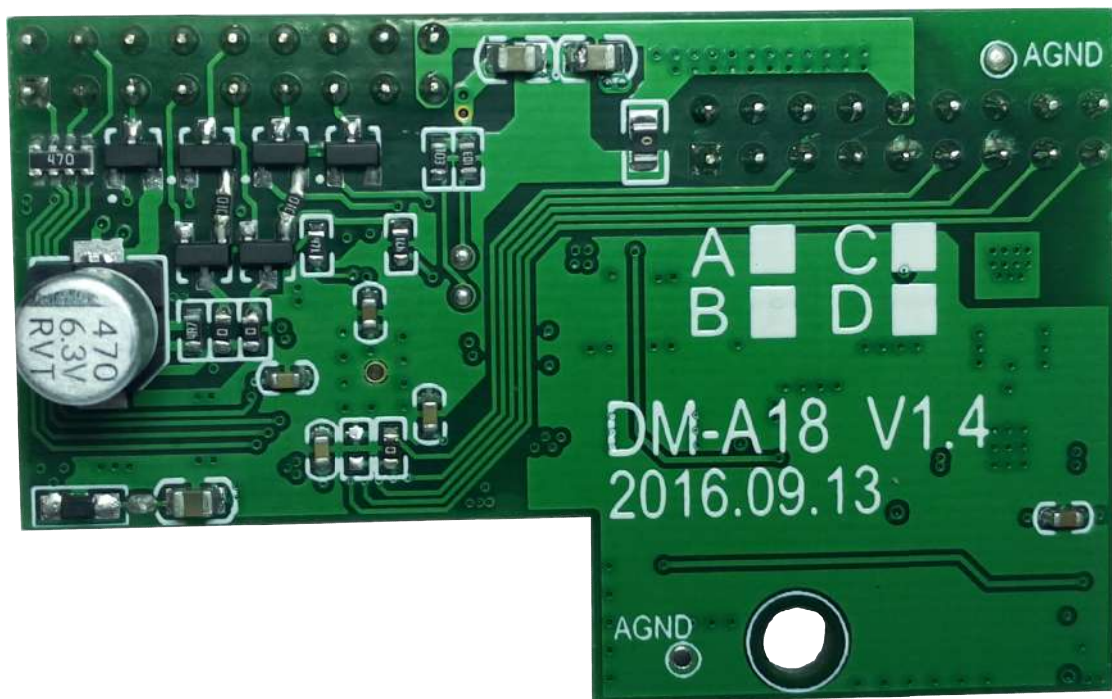

DM-A18D 应用资料:

1. 实物图

2. 接线图

3. 尺寸图

4. 效果丝印图

1	HALL 1	7	PLATE	13	VOCAL ECHO	19	PING PONG DLY
2	HALL 2	8	DRUM AMB	14	KTV ECHO	20	TREMOLO
3	ROOM 1	9	EARLY REF	15	PHASER	21	AUTO WAH
4	ROOM 2	10	GATE REV	16	FLANGE	22	RADIO VOICE
5	STAGE 1	11	SINGLE DLY	17	CHORUS 1	23	DISTORTION
6	STAGE 2	12	DELAY	18	CHORUS 2	24	PITCH CHANGE