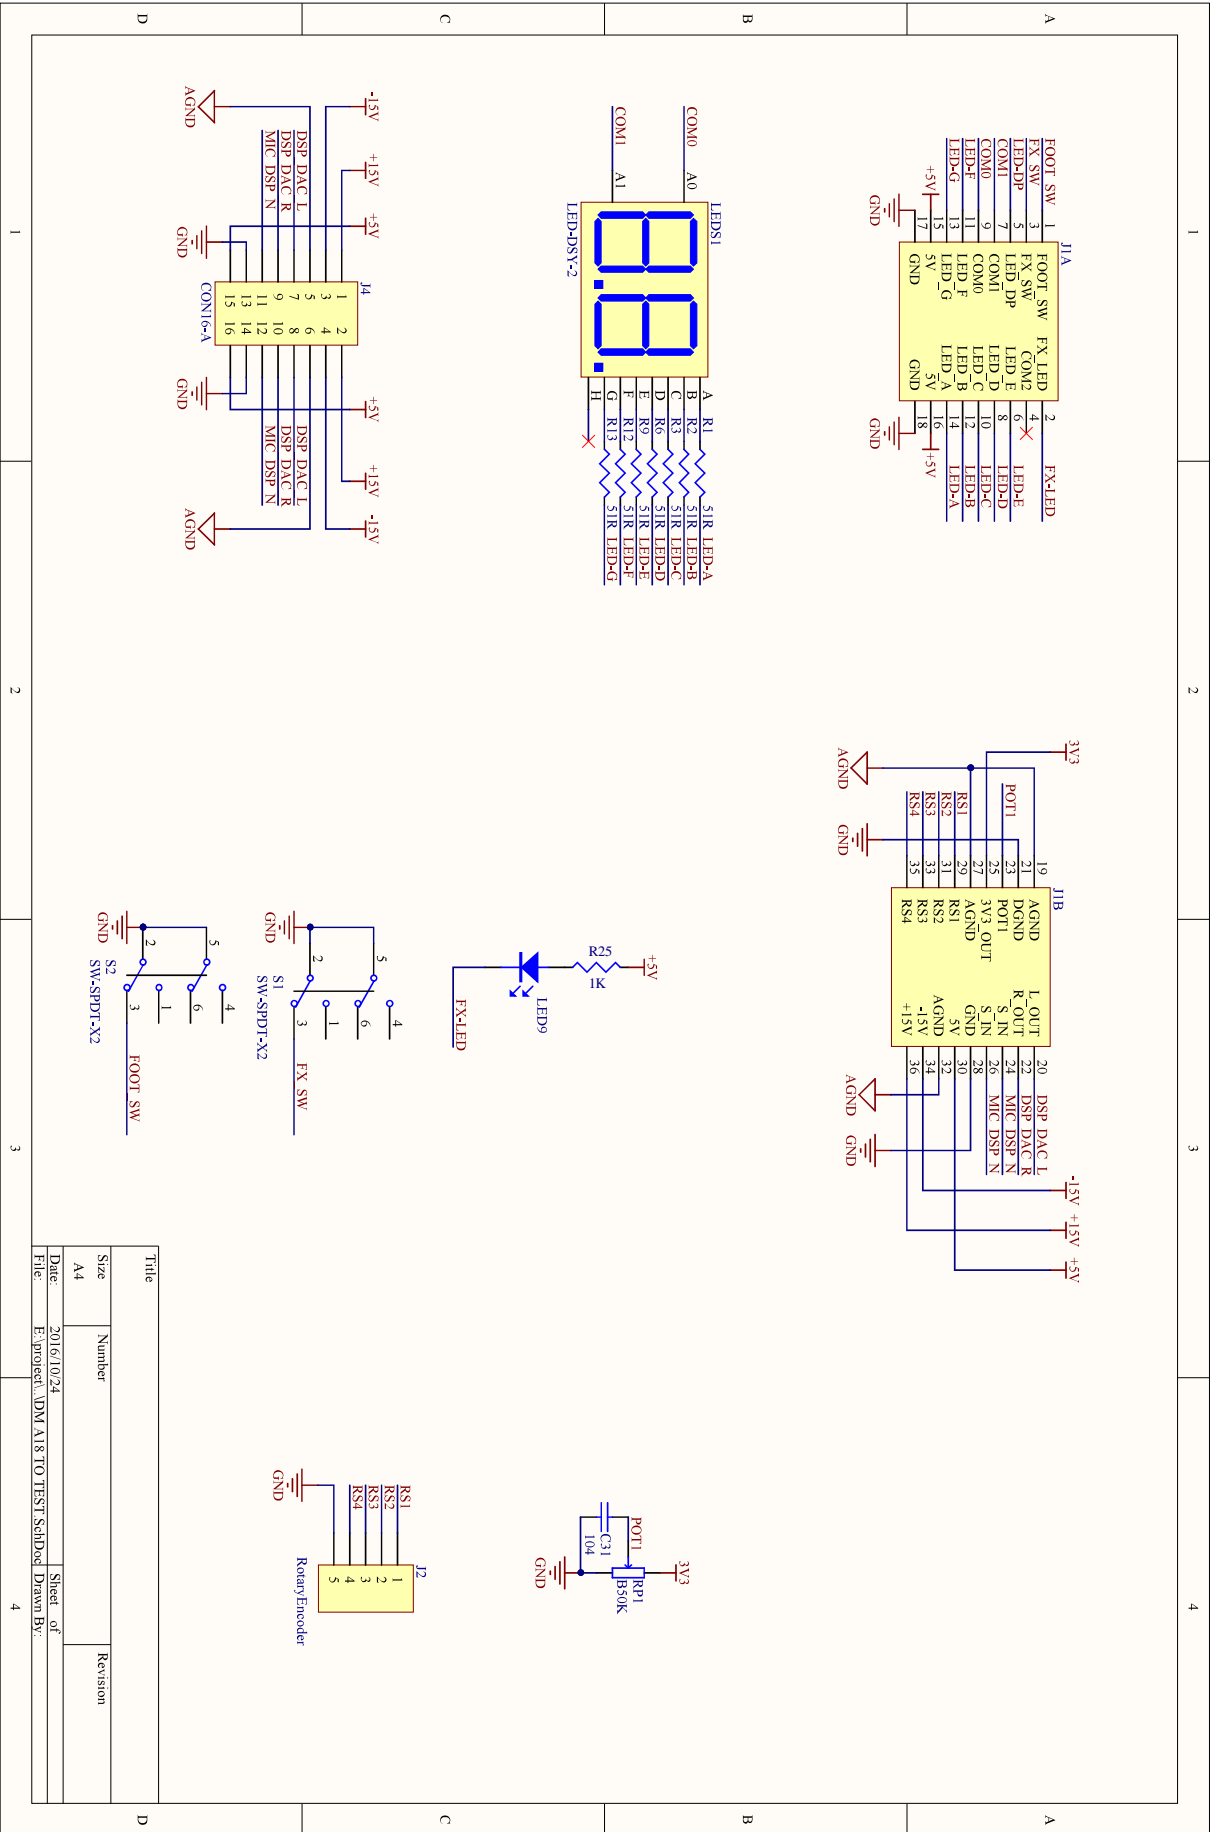

DM-A18D 应用资料:

1. 实物图

2. 接线图

3. 尺寸图

4. 效果丝印图

1	HALL 1	7	PLATE	13	VOCAL ECHO	19	PING PONG DLY
2	HALL 2	8	DRUM AMB	14	KTV ECHO	20	TREMOLO
3	ROOM 1	9	EARLY REF	15	PHASER	21	AUTO WAH
4	ROOM 2	10	GATE REV	16	FLANGE	22	RADIO VOICE
5	STAGE 1	11	SINGLE DLY	17	CHORUS 1	23	DISTORTION
6	STAGE 2	12	DELAY	18	CHORUS 2	24	PITCH CHANGE