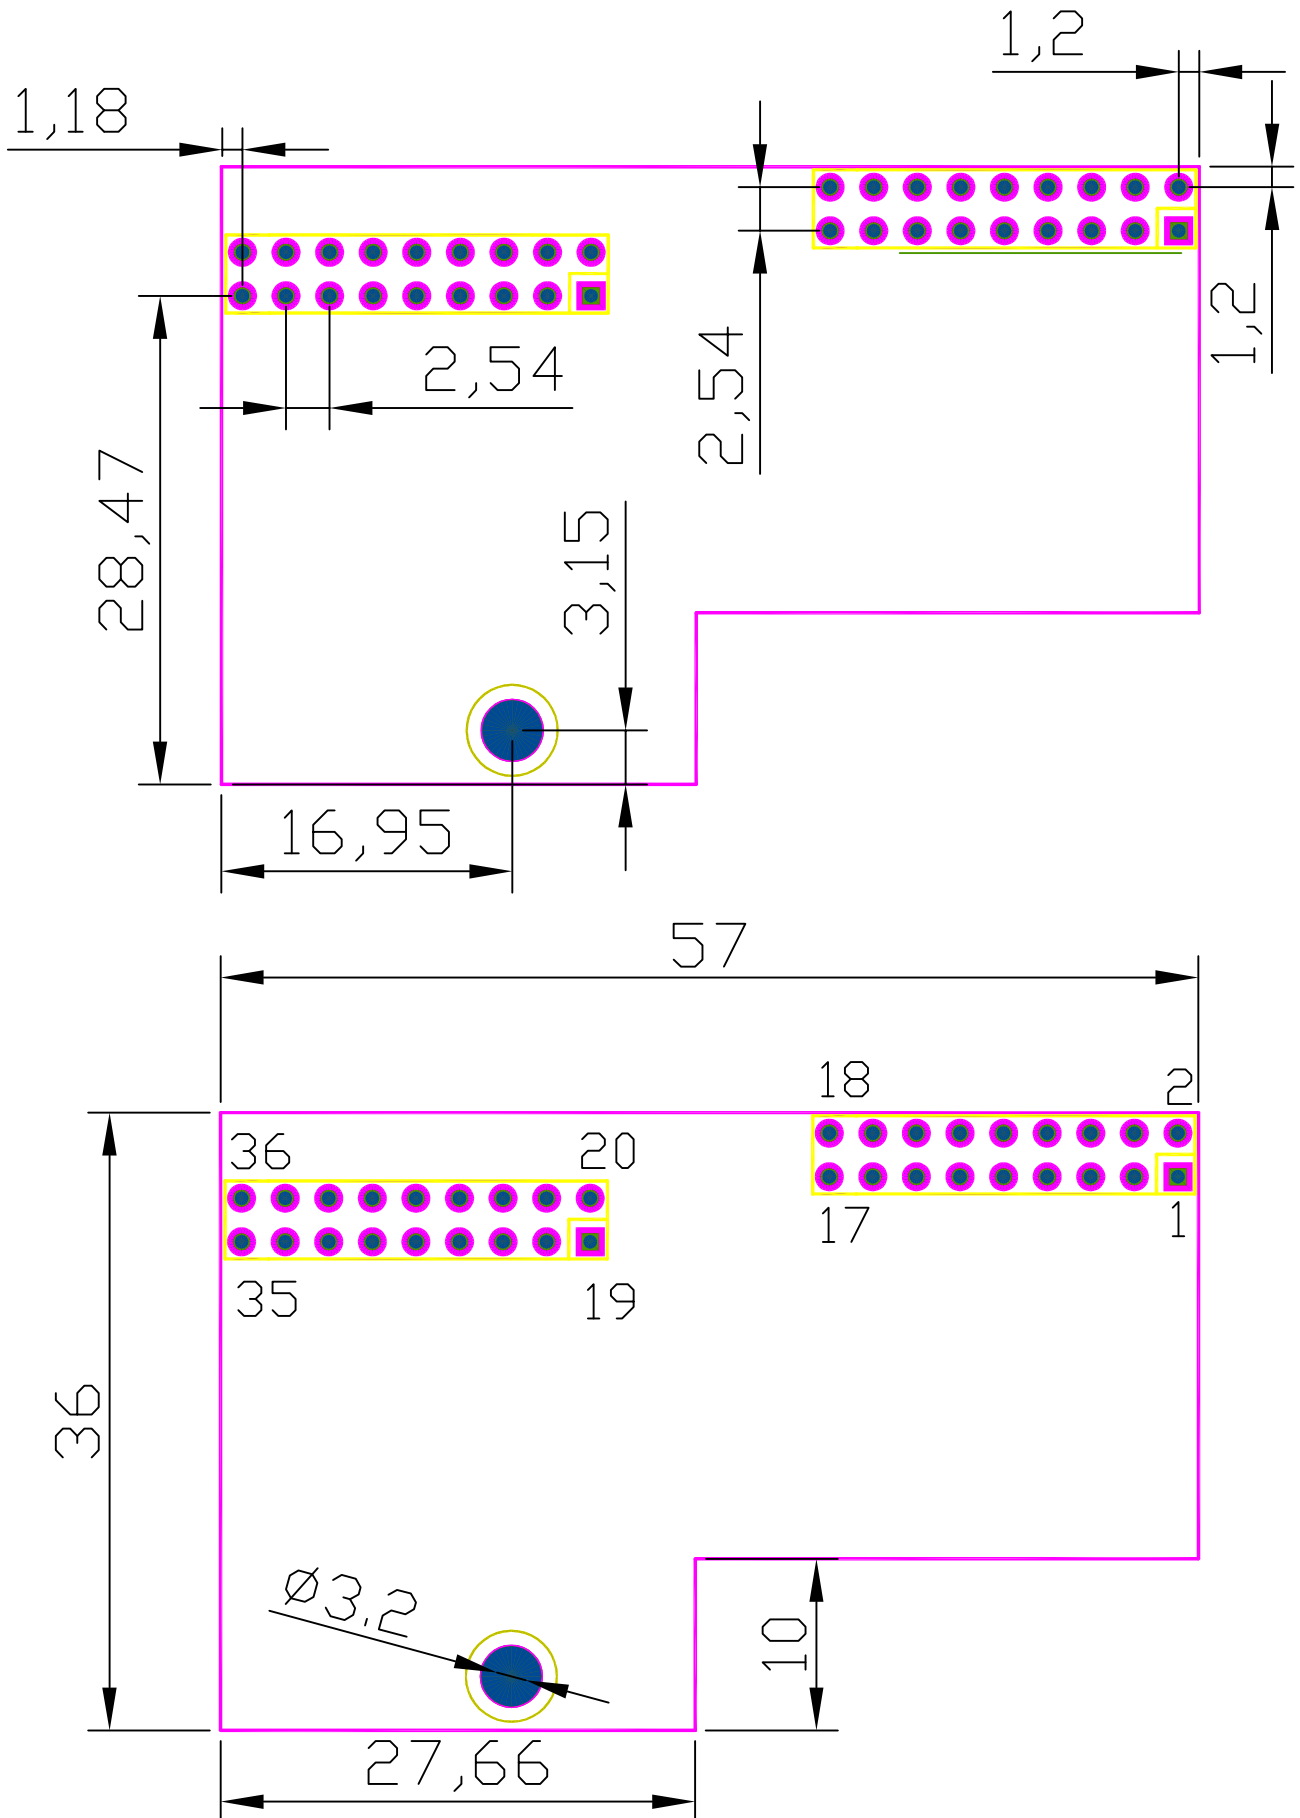

DM-A18D 应用资料:

1. 实物图

2. 接线图

3. 尺寸图

4. 效果丝印图

1	HALL 1	7	PLATE	13	VOCAL ECHO	19	PING PONG DLY
2	HALL 2	8	DRUM AMB	14	KTV ECHO	20	TREMOLO
3	ROOM 1	9	EARLY REF	15	PHASER	21	AUTO WAH
4	ROOM 2	10	GATE REV	16	FLANGE	22	RADIO VOICE
5	STAGE 1	11	SINGLE DLY	17	CHORUS 1	23	DISTORTION
6	STAGE 2	12	DELAY	18	CHORUS 2	24	PITCH CHANGE